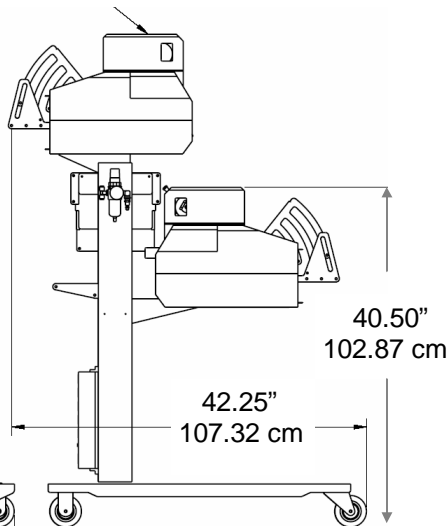

Footprint Drawing

PI 412cw Prism w/ AB 180

PI 412cw Prism

machines — materials — service

s y s t e m s a d v a n t a g e