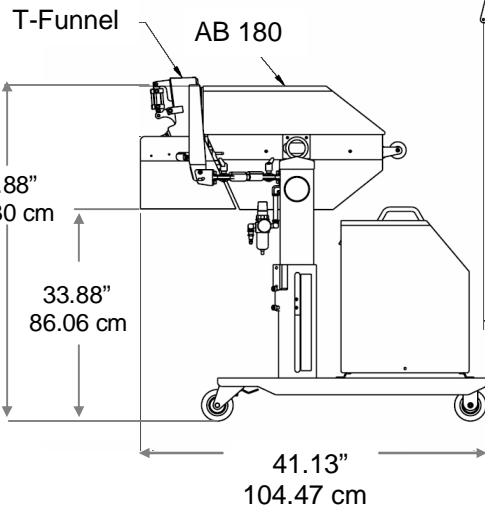

Footprint Drawing

PI 412cw Prism w/ AB 180

PI 412cw Prism

machines — materials — service

s y s t e m s a d v a n t a g e