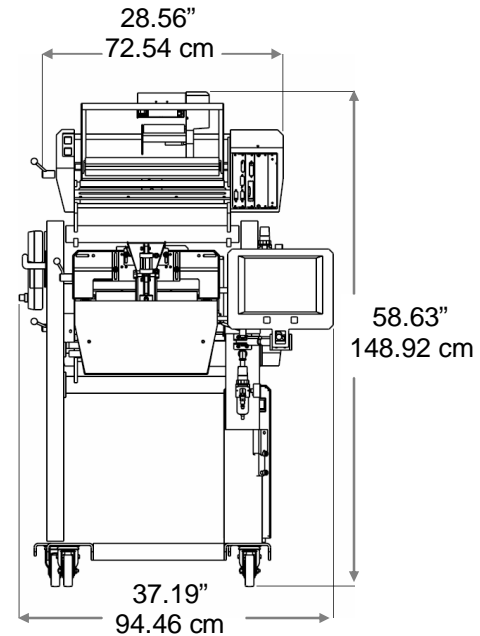

Footprint Drawing

PI 412cw Prism w/ AB 180

PI 412cw Prism

machines — materials — service

s y s t e m s a d v a n t a g e