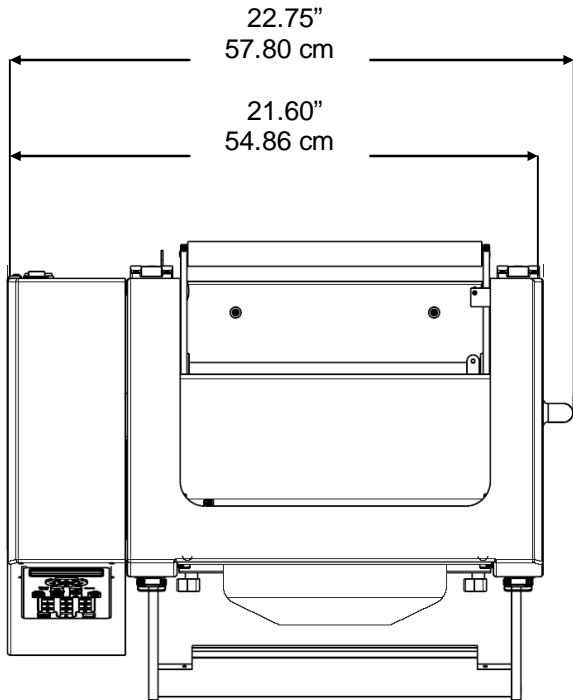

Footprint Drawing

PaceSetter PS 125™